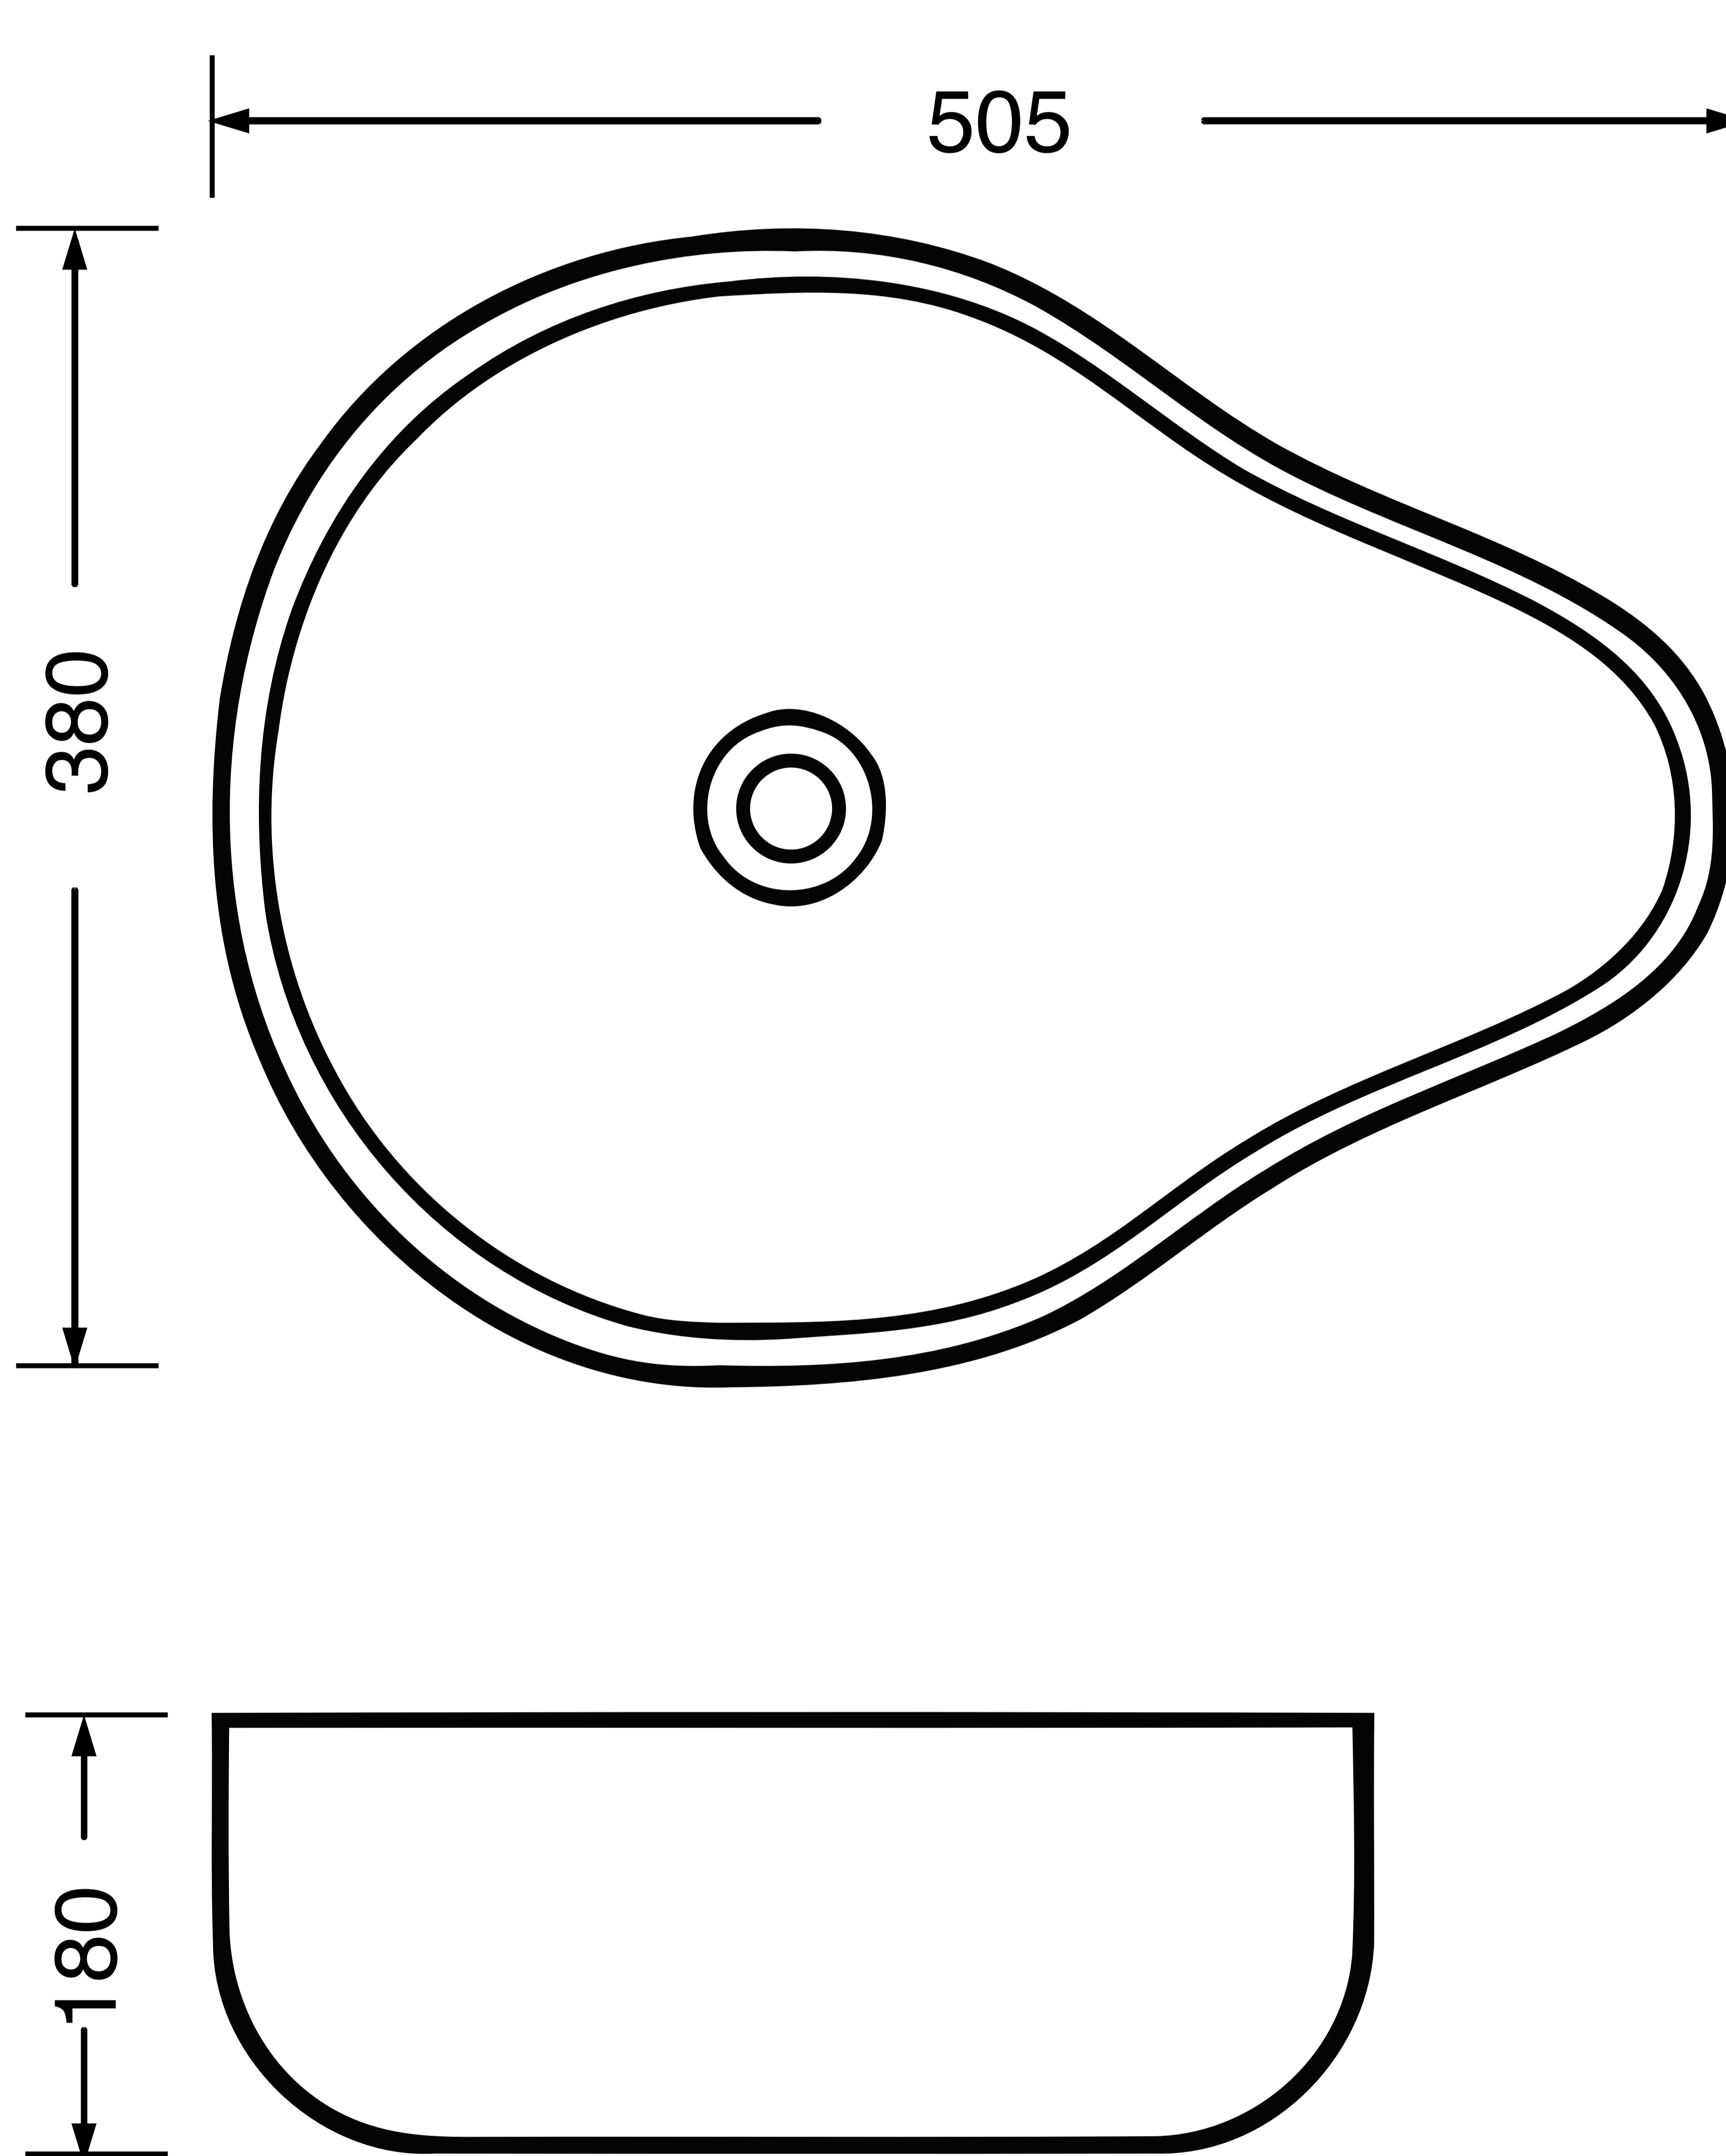

## Table Mounted Wash Basin

Product Code : **1939**

Technical Drawing

All dimension are in **mm**